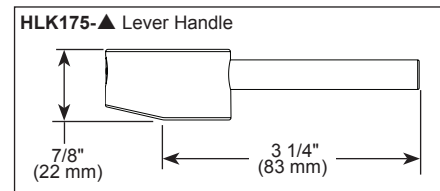

COMPLIES WITH:

- ASME A112.18.1 / CSA B125.1
- NSF/ANSI/CAN 61 & 372
- ♿ ICC/ANSI A117.1 - Valve control only

64065LF-▲

64965LF-▲

▲ Designate proper finish suffix

Brizo Kitchen & Bath Company reserves the right (1) to make changes in specifications and materials, and (2) to change or discontinue models, both without notice or obligation. Dimensions are for reference only. See current full-line price book or www.brizo.com for finish options and product availability.