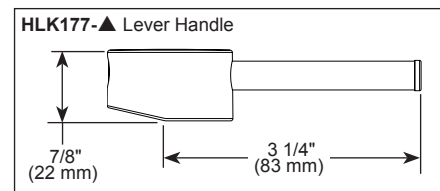

COMPLIES WITH:

- ASME A112.18.1 / CSA B125.1
- NSF/ANSI/CAN 61 & 372
- ♿ ICC/ANSI A117.1 - Valve control only

64065LF-▲

64965LF-▲

▲ Designate proper finish suffix

Brizo Kitchen & Bath Company reserves the right (1) to make changes in specifications and materials, and (2) to change or discontinue models, both without notice or obligation. Dimensions are for reference only. See current full-line price book or www.brizo.com for finish options and product availability.